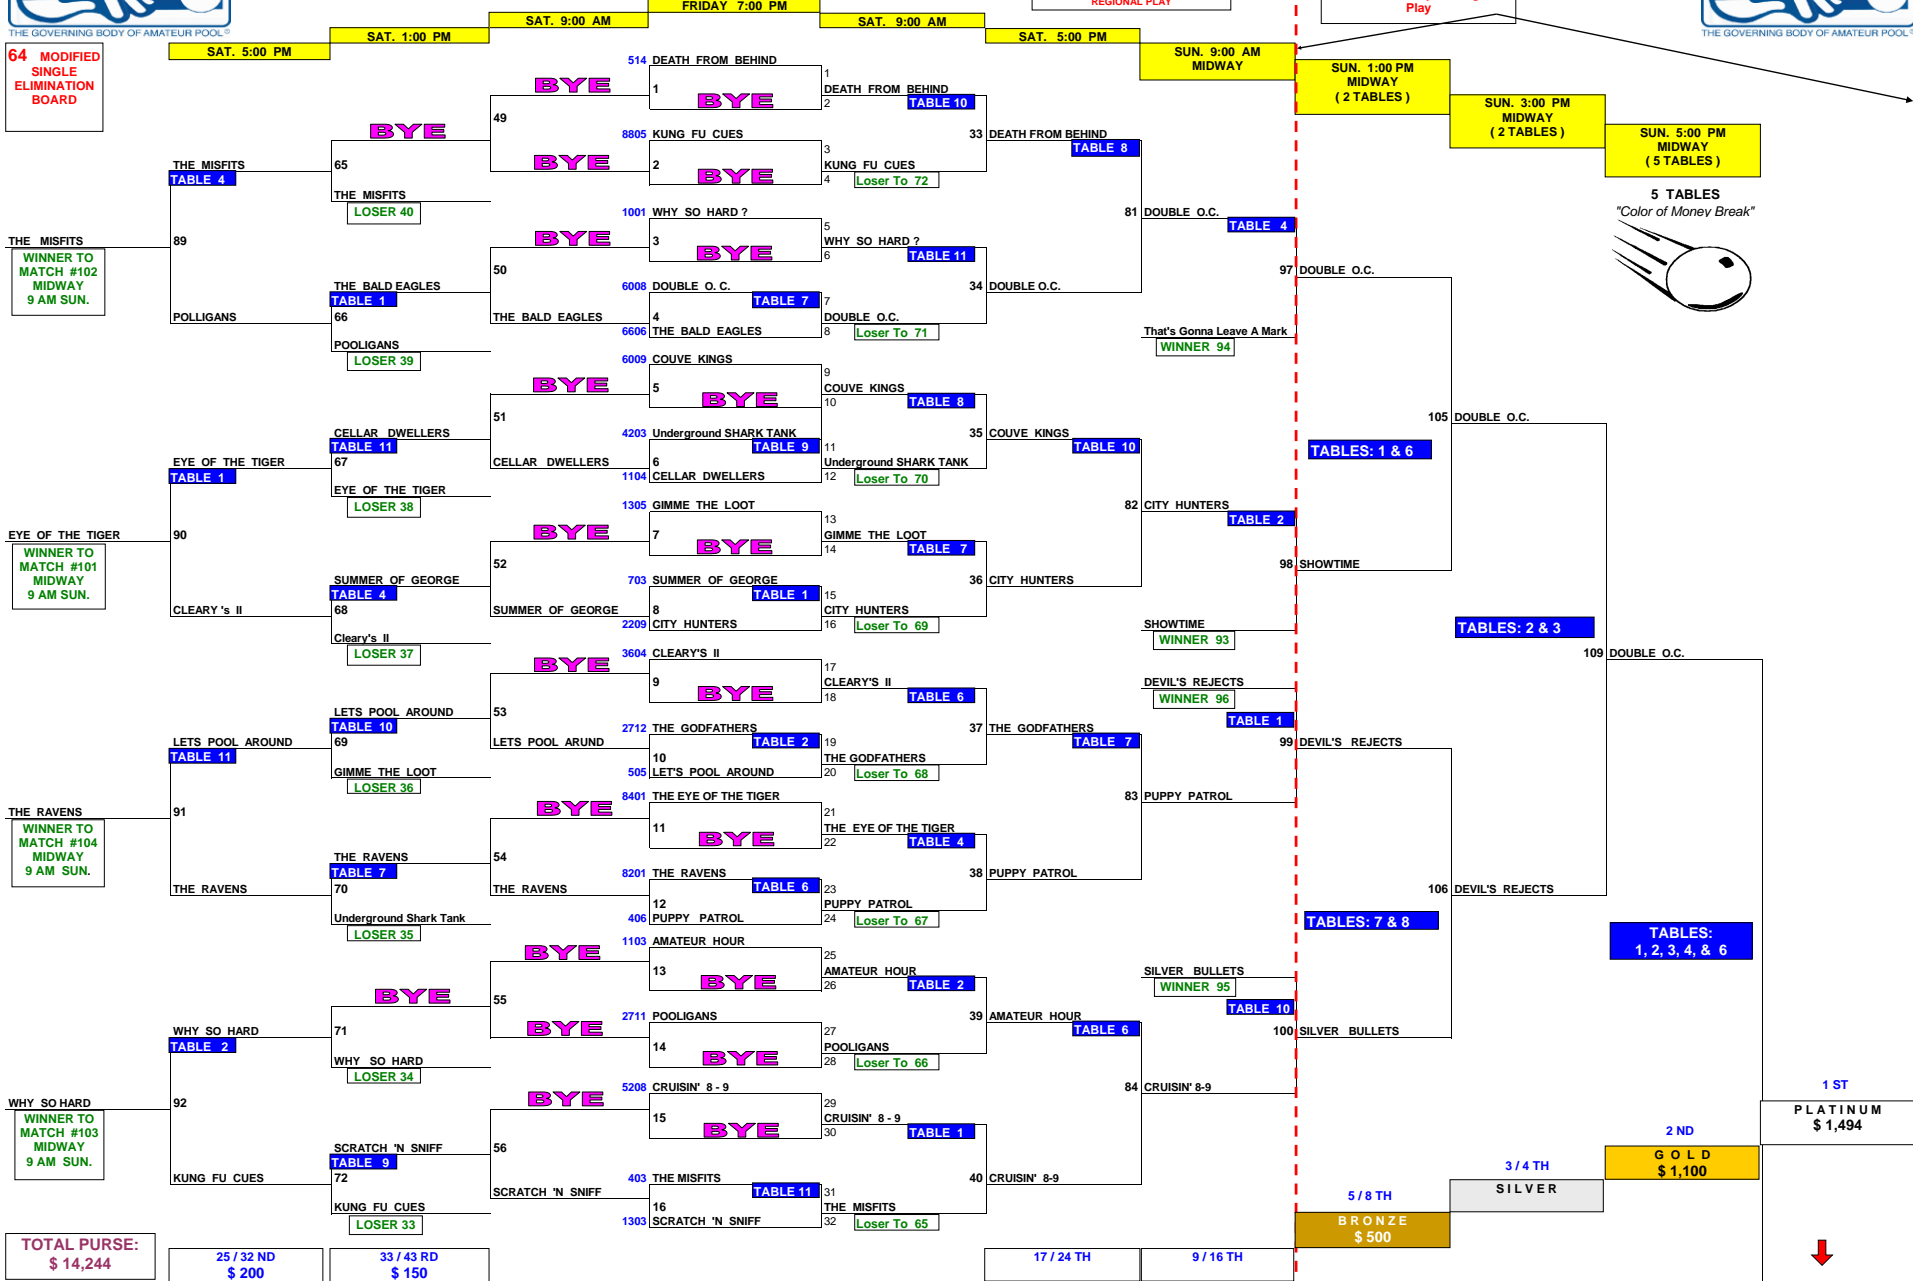

OPAL - APA 8-BALL
2012 SUMMER SESSION TRI - CUP
September 28 - 30, 2012 - KC's Midway & Rodgers

KC's MIDWAY

From this Dashed Line Forward
All Teams Qualify for Regional
Play

64 MODIFIED
SINGLE
ELIMINATION
BOARD

TOTAL PURSE:
$ 14,244

25 / 32 ND
$ 200

33 / 43 RD
$ 150

43 TEAMS
BYE SEQUENCING FORMULA - 64, 32, 48, 16, 56, 24, 40, 8, 60, 28, 44, 12, 52, 20, 36, 4, 62, 30, 46, 14, 54, 22, 38, 6, 58, 26, 42, 10, 50, 18, 34, 2