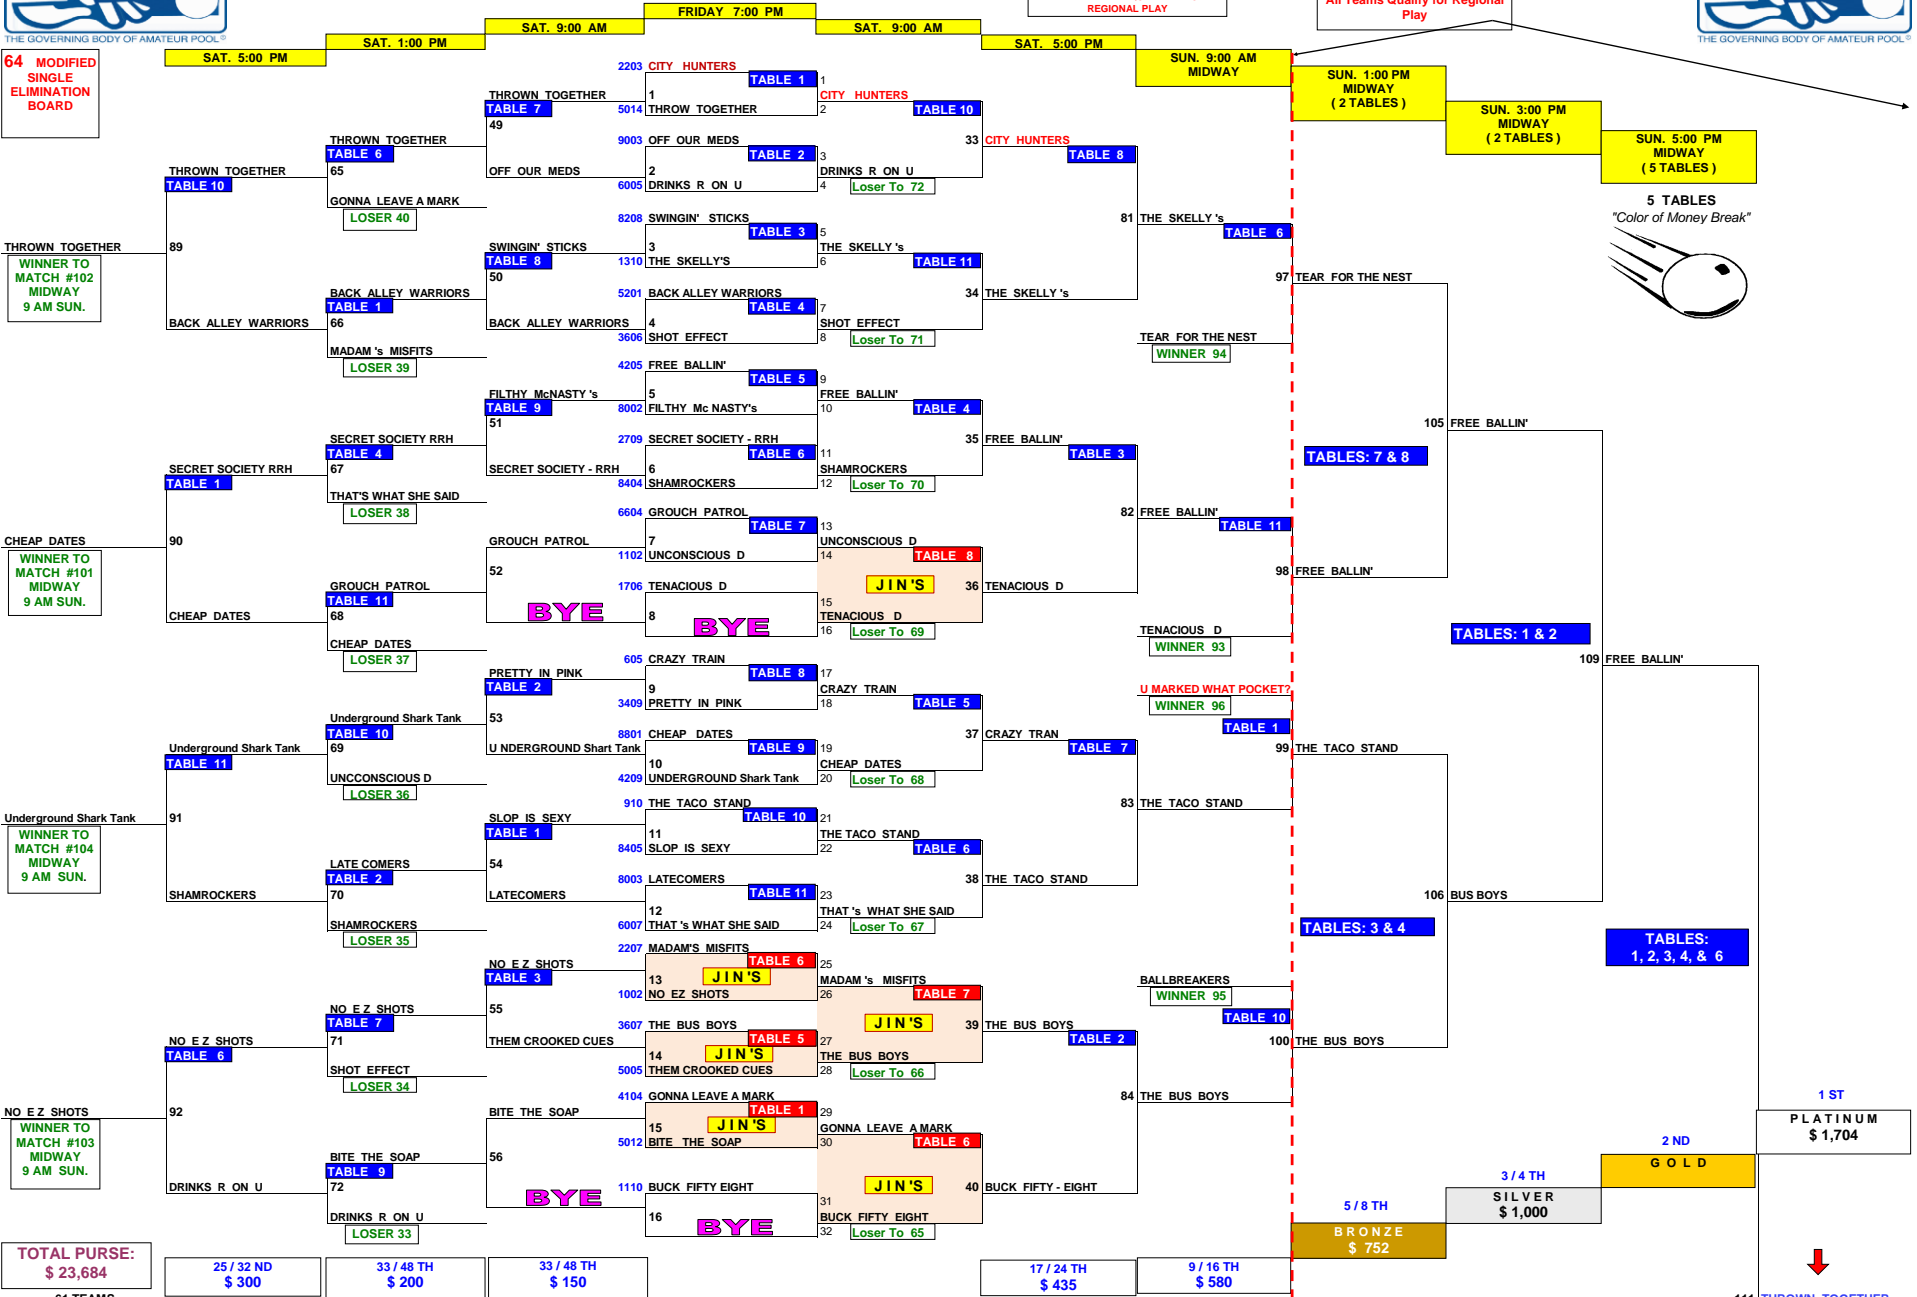

OPAL - APA 8-BALL
2013 SPRING SESSION TRI - CUP
May 31 - June 2, 2013 -- KC's Midway & Rodders

KC's MIDWAY

64 MODIFIED SINGLE ELIMINATION BOARD

From this Dashed Line Forward All Teams Qualify for Regional Play