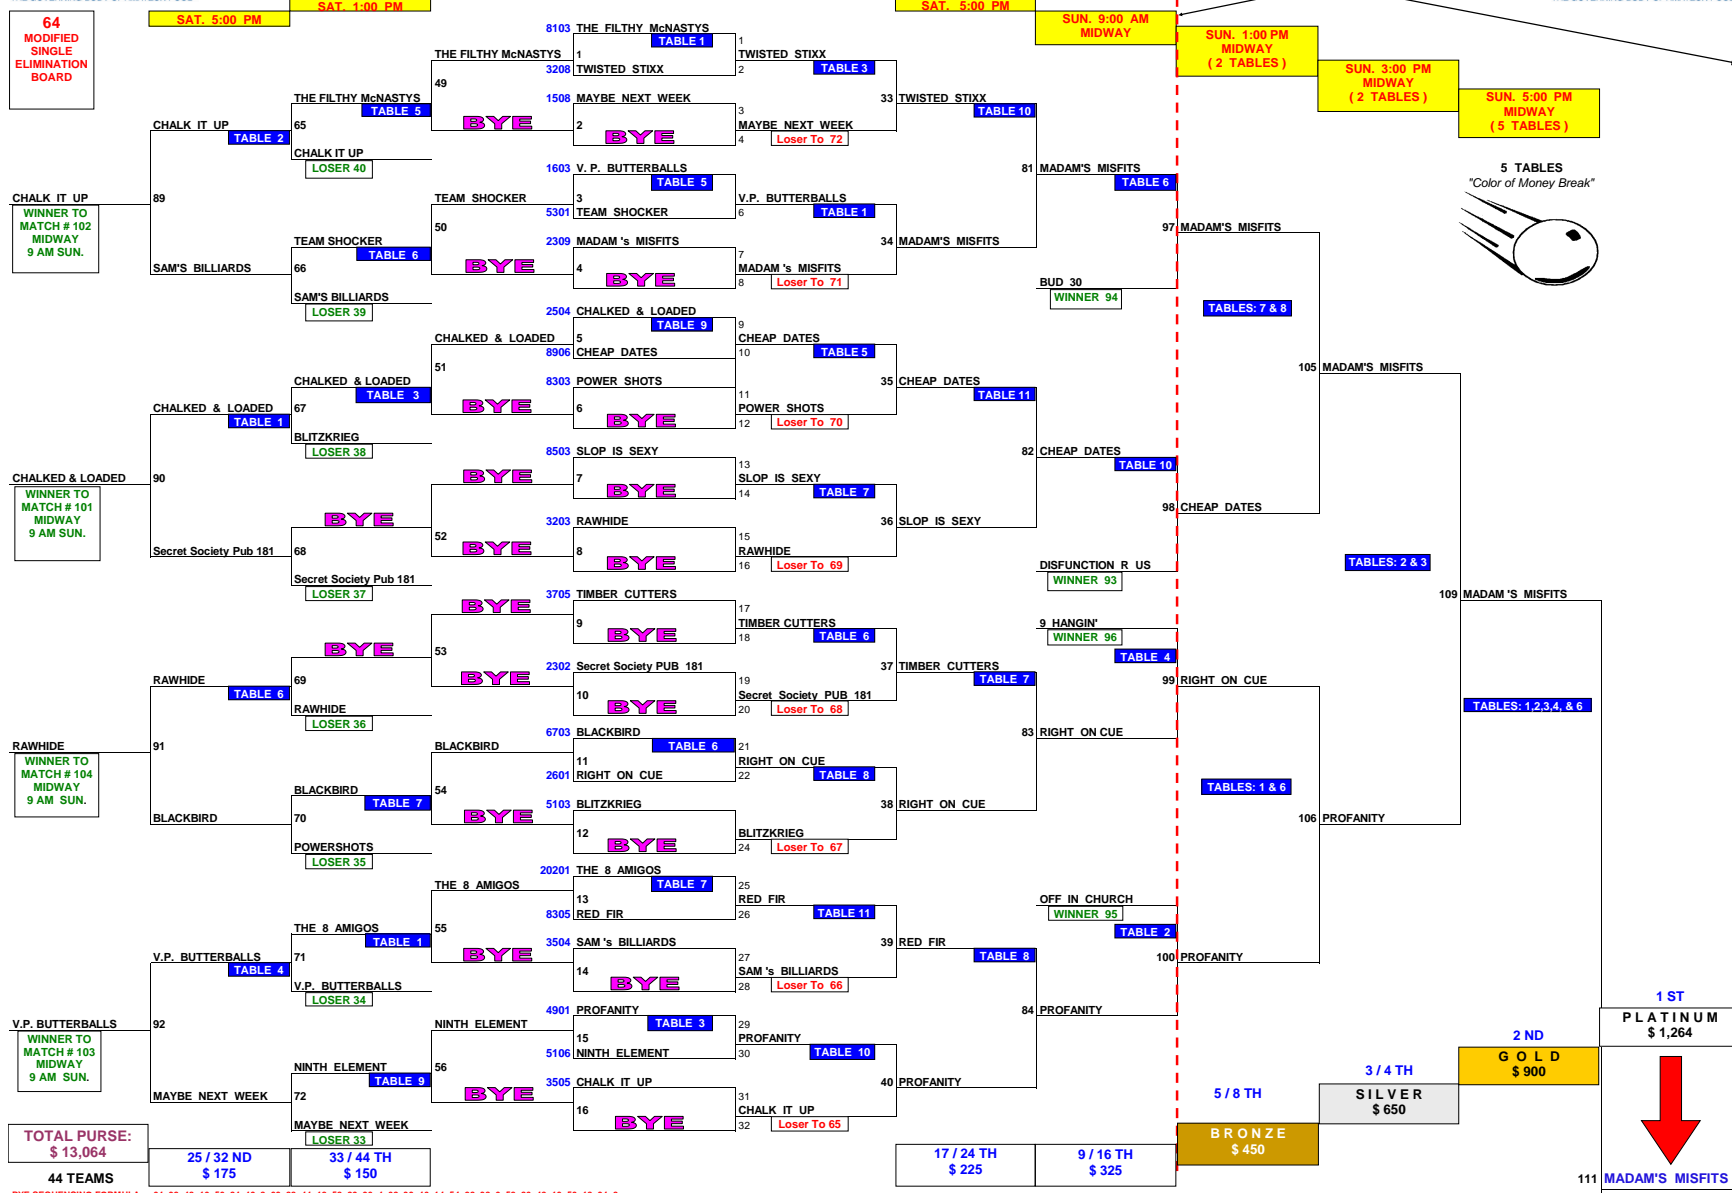

OPAL - APA 9-BALL
2013 SUMMER SESSION TRI - CUP
SEPTEMBER 13 - 15TH, @ KC'S MIDWAY & RODDER'S

MIDWAY

64
MODIFIED
SINGLE
ELIMINATION
BOARD

From the Dashed Line Forward
All Teams Qualify for Regional
Play

TOTAL PURSE: $13,064
44 TEAMS
25 / 32 ND $175
33 / 44 TH $150

111 MADAM'S MISFITS