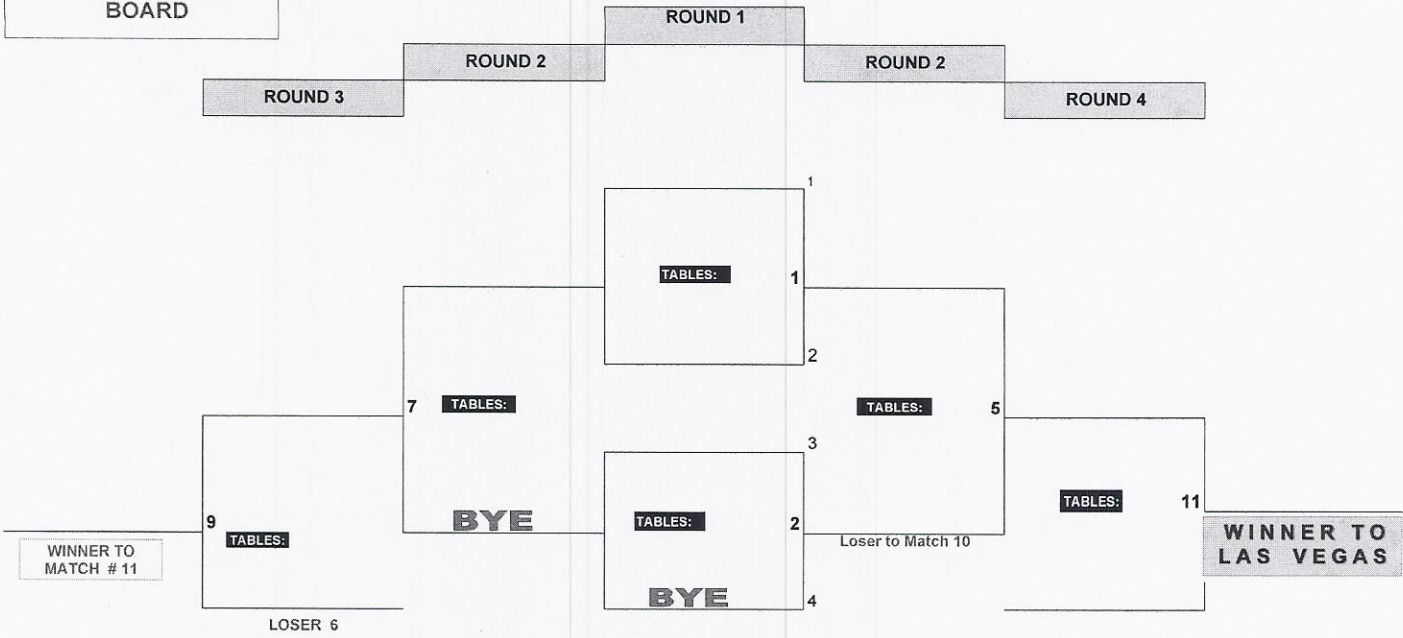

OPAL-APA Triple Play Masters
 2014 Tournament of Champions
 June 21 Th At KC 's Midway in Oregon City

**8 TEAM
 MODIFIED SINGLE
 ELIMINATION
 BOARD**

- TEAMS IN THE DRAW:**
- LIE TO ME
 - COOLERS
 - AFFIRMATIVE ACTION
 - THE VULTURES
 - CHALK IS CHEAP
 - ALLEY DOGS
 - MONKEY SEE MONKEY

Las Vegas Payout is \$1,457.20 Each for 1st and 2nd Places

OPAL-APA will deduct \$150 from each of the two winning teams and pay the National Tournament Entry Fee to APA Hqs. The remainder (\$1,307.20) if used wisely, might be enough to cover round trip airfare & shared lodging for each team. If there is any money left over the balance will be paid to the captain of the team in Las Vegas and is your's to keep, to divide amongst yourselves, and

**TOTAL
 PURSE:**