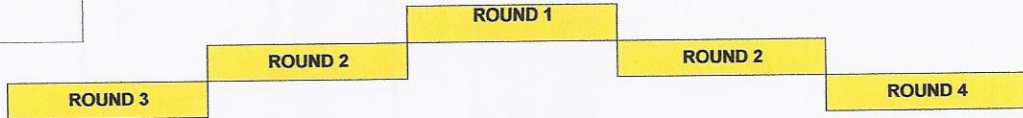

OPAL-APA Triple Play Masters

2014 Tournament of Champions

June 21 Th At KC 's Midway in Oregon City

**8 TEAM
MODIFIED SINGLE
ELIMINATION
BOARD**

- TEAMS IN THE DRAW:**
- 1 LIE TO ME
 - 7 COOLERS
 - 6 AFFIRMATIVE ACTION
 - 2 THE VULTURES
 - 3 CHALK IS CHEAP
 - 8 ALLEY DOGS
 - 5 MONKEY SEE

Las Vegas Payout is \$1,457.20 Each for 1st and 2nd Places
 OPAL-APA will deduct \$150 from each of the two winning teams and pay the National Tournament Entry Fee to APA Hqs. The remainder (\$1,307.20) if used wisely, might be enough to cover round trip airfare & shared lodging for each team. If there is any money left over the balance will be paid to the captain of the team in Las Vegas and is your's to keep, to divide amongst yourselves, and to spend in