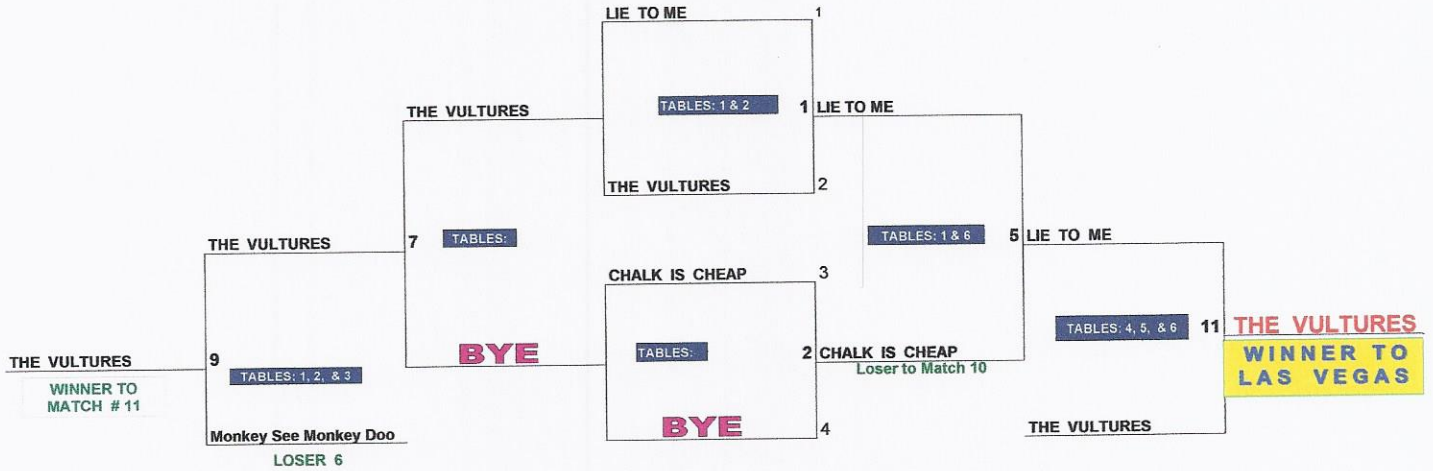

OPAL-APA Triple Play Masters

2014 Tournament of Champions

June 21 Th At KC 's Midway in Oregon City

**8 TEAM
MODIFIED SINGLE
ELIMINATION
BOARD**

- TEAMS IN THE DRAW:**
- 1 LIE TO ME
 - 7 COOLERS
 - 6 AFFIRMATIVE ACTION
 - 2 THE VULTURES
 - 3 CHALK IS CHEAP
 - 8 ALLEY DOGS
 - 5 MONKEY SEE

Las Vegas Payout is \$1,457.20 Each for 1st and 2nd Places
 OPAL-APA will deduct \$150 from each of the two winning teams and pay the National Tournament Entry Fee to APA Hqs. The remainder (\$1,307.20) if used wisely, might be enough to cover round trip airfare & shared lodging for each team. If there is any money left over the balance will be paid to the captain of the team in Las Vegas and is your's to keep, to divide amongst yourselves, and to spend in

**TOTAL
PURSE:
\$3,974.20**