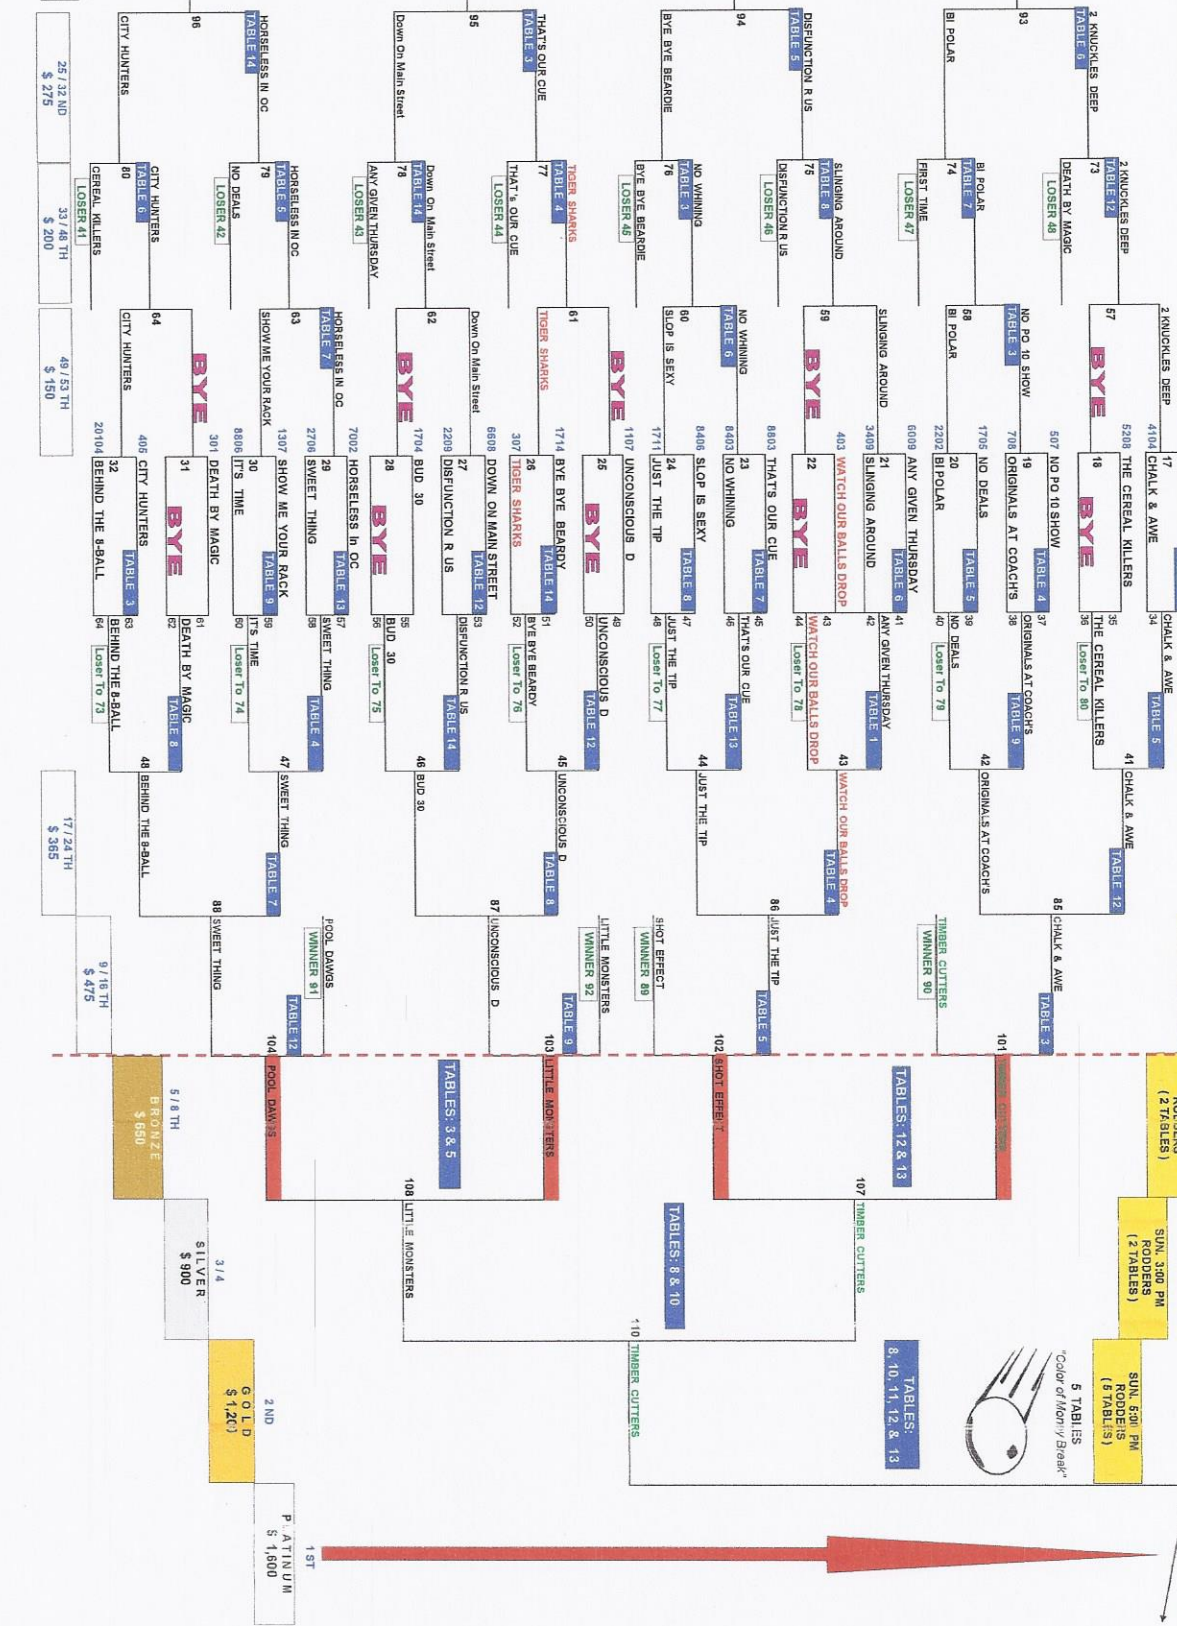

OPAL - APA 8-BALL
2015 FALL SESSION TRI - CUP
January 22 - 24, 2015 - KC's Midway & Rodders

RODDER'S

64
HONORED
SINGLE
ELIMINATION
BOARD

2 KNUCKLES DEEP
MATCH #88
RODDERS
9 AM SUN.

DISFUNCTION R US
WINNER TO
MATCH #87
RODDERS
9 AM SUN.

THAT'S OUR CUE
WINNER TO
MATCH #80
9 AM SUN.

HORSELESS IN OC
WINNER TO
MATCH #89
RODDERS
9 AM SUN.

TOTAL PURSE:
$ 20,070
$ 275
$ 200
$ 150
$ 385
$ 475

SAT. 5:00 PM

SAT. 1:00 PM

SAT. 9:00 AM

FRIDAY 7:00 PM

SAT. 9:00 AM

SAT. 5:00 PM

SUN. 9:00 AM

SUN. 1:00 PM

SUN. 3:00 PM

SUN. 8:00 PM

1ST