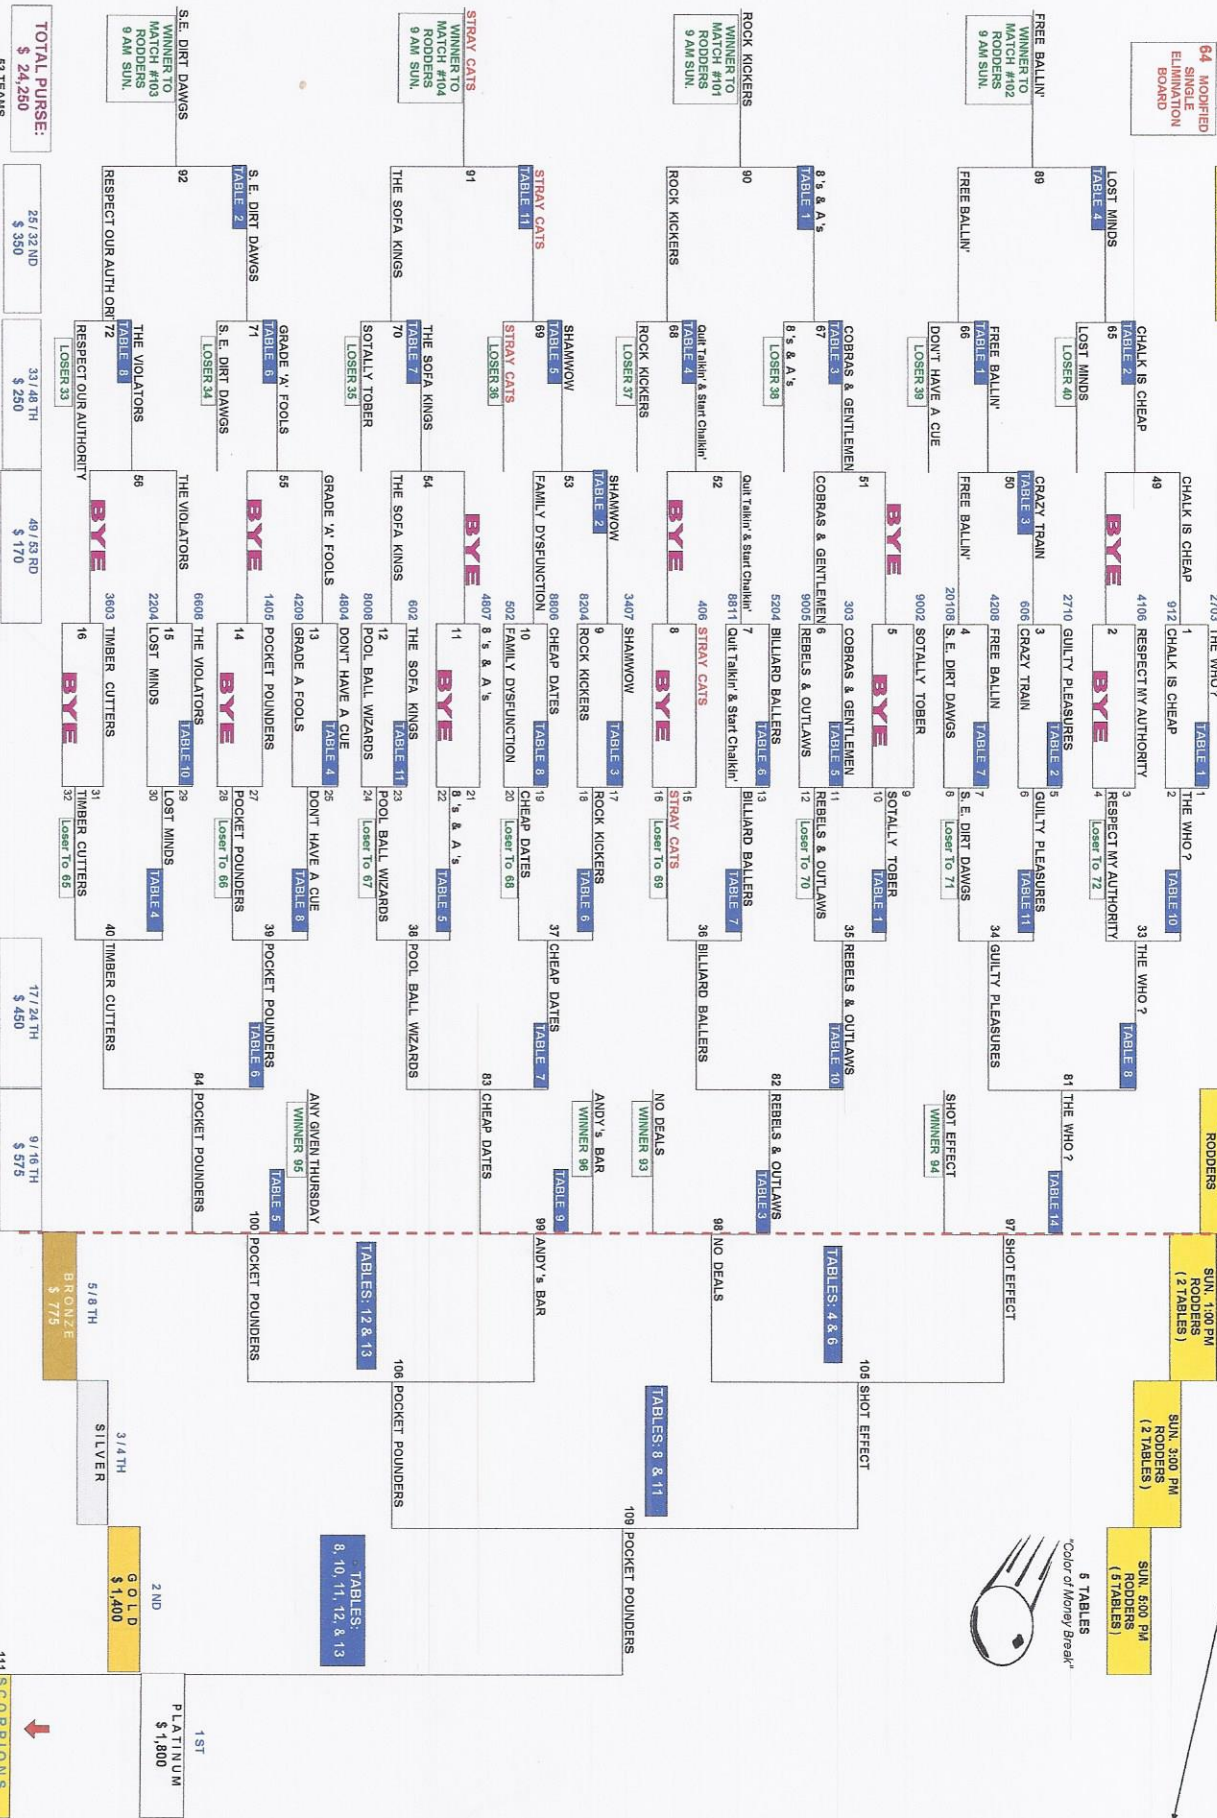

THE GOVERNING BODY OF AMATEUR POOL

64 MODIFIED
ELIMINATION
BOARD

SAT. 5:00 PM

SAT. 1:00 PM

SAT. 9:00 AM

FRIDAY 7:00 PM

SAT. 9:00 AM

SAT. 5:00 PM

SUN. 9:00 AM
RODDERS

SUN. 1:00 PM
RODDERS
(2 TABLES)

SUN. 3:00 PM
RODDERS
(2 TABLES)

SUN. 5:00 PM
RODDERS
(5 TABLES)

THE GOVERNING BODY OF AMATEUR POOL

OPAL-APA 8-BALL 2015 SPRING SESSION TRI-CUP

June 5 - 7, 2015 - Rodders & KC's Midway

KC'S MIDWAY

5 TABLES
Color of Money Break

TOTAL PURSE:
$ 24,250

53 TEAMS
BYE SCHEDULING FORMULA - 64, 57, 46, 15, 64, 24, 40, 8, 60, 28, 44, 12, 62, 20, 38, 4, 62, 30, 46, 14, 62, 22, 38, 4, 62, 28, 42, 10, 60, 10, 34, 2