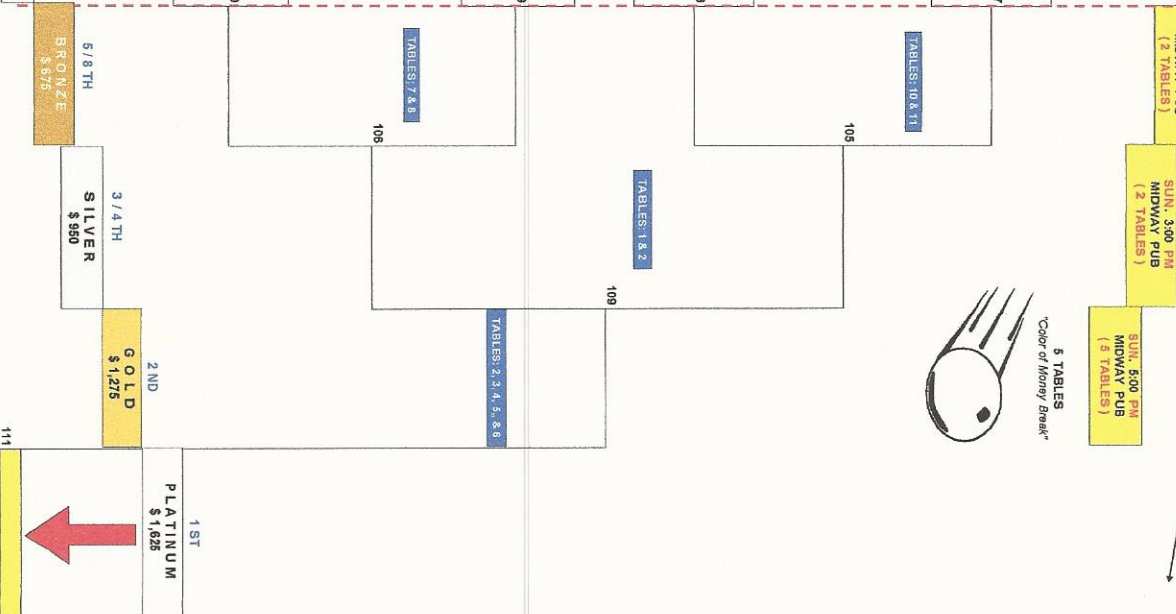

THE GOVERNING BODY OF AMATEUR POOL.
64
MODIFIED
ELIMINATION
BOARD

OPAL - APA 9-BALL 2016 FALL SESSION TRI - CUP

MIDWAY PUB

MIDWAY PUBLIC HOUSE:
1003 7TH ST. (Across from D.O.)
1201 / Oregon City East / Astoria
7th St. Cor. 2nd St. Light

THE GOVERNING BODY OF AMATEUR POOL.

SUN. 1:00 PM
MIDWAY PUB
(2 TABLES)

SUN. 3:00 PM
MIDWAY PUB
(2 TABLES)

SUN. 5:00 PM
MIDWAY PUB
(5 TABLES)

5 TABLES
"Color of Money Break"

SAT. 5:00 PM SAT. 1:00 PM SAT. 9:00 AM FRIDAY 7:00 PM SAT. 9:00 AM SAT. 5:00 PM SUN. 9:00 AM

WINNER TO MATCH # 102 MIDWAY PUB 9 AM SUN.

WINNER TO MATCH # 101 MIDWAY PUBS 9 AM SUN.

WINNER TO MATCH # 102 MIDWAY PUBS 9 AM SUN.

WINNER TO MATCH # 102 MIDWAY PUBS 9 AM SUN.

WINNER TO MATCH # 101 MIDWAY PUBS 9 AM SUN.

WINNER TO MATCH # 101 MIDWAY PUBS 9 AM SUN.

WINNER TO MATCH # 102 MIDWAY PUBS 9 AM SUN.

WINNER TO MATCH # 102 MIDWAY PUBS 9 AM SUN.

TOTAL PURSE:
$ 17,220

25 / 32 ND $ 225
33 / 36 TH $ 150

17 / 24 TH $ 300

9 / 16 TH

BRONZE $ 575

3 / 4 TH SILVER $ 950

2ND GOLD $ 1,275

1ST PLATINUM $ 1,625