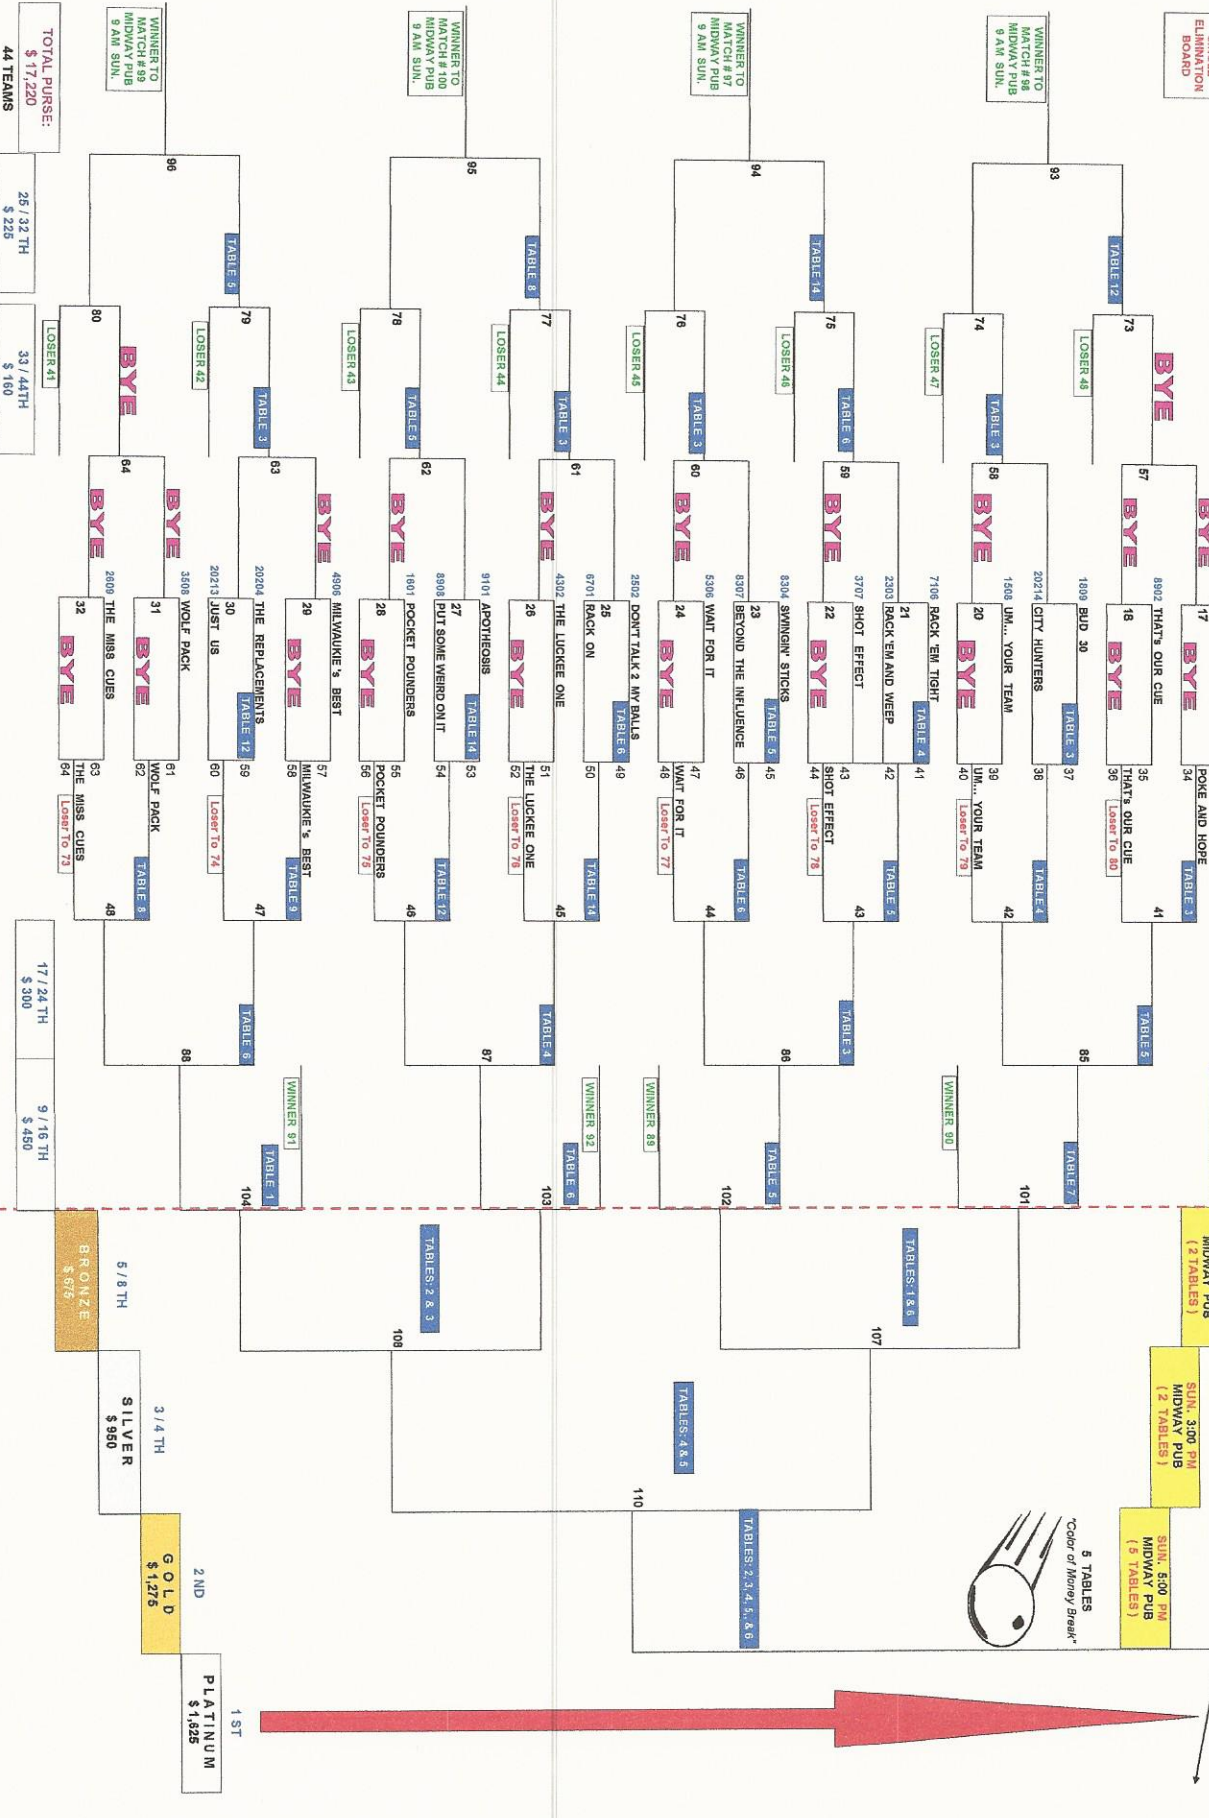

THE GOVERNORS BOAT OF MAINEUR POOL

OPAL - APA 9-BALL

RODDERS

2016 SUMMER SESSION TRI - CUP
January 20 - 22 ND, 2017 @ MIDWAY PUB & RODDER'S

THE GOVERNORS BOAT OF MAINEUR POOL

64 MODIFIED SINGLE ELIMINATION BOARD

SAT. 5:00 PM

SAT. 1:00 PM

SAT. 9:00 AM
Match # 5
Team # 5

FRIDAY 7:00 PM
Draw # 5

SAT. 9:00 AM

SAT. 5:00 PM

SUN. 9:00 AM
MIDWAY PUB

SUN. 1:00 PM
MIDWAY PUB
(2 TABLES)

SUN. 3:00 PM
MIDWAY PUB
(2 TABLES)

SUN. 5:00 PM
MIDWAY PUB
(5 TABLES)

From the Dashed Line Forward All Teams Qualify for Regional Play.

5 TABLES
Color of Money Break*

TOTAL PURSE:
$ 17,220
44 TEAMS

25 / 122 TH $ 225

33 / 147 TH $ 160

17 / 24 TH $ 300

9 / 16 TH $ 450

5 / 8 TH $ 950

2ND GOLD $ 1,275

1ST PLATINUM $ 1,825

BRONZE $ 675

3 / 4 TH $ 950

5 / 8 TH $ 950

1ST PLATINUM $ 1,825