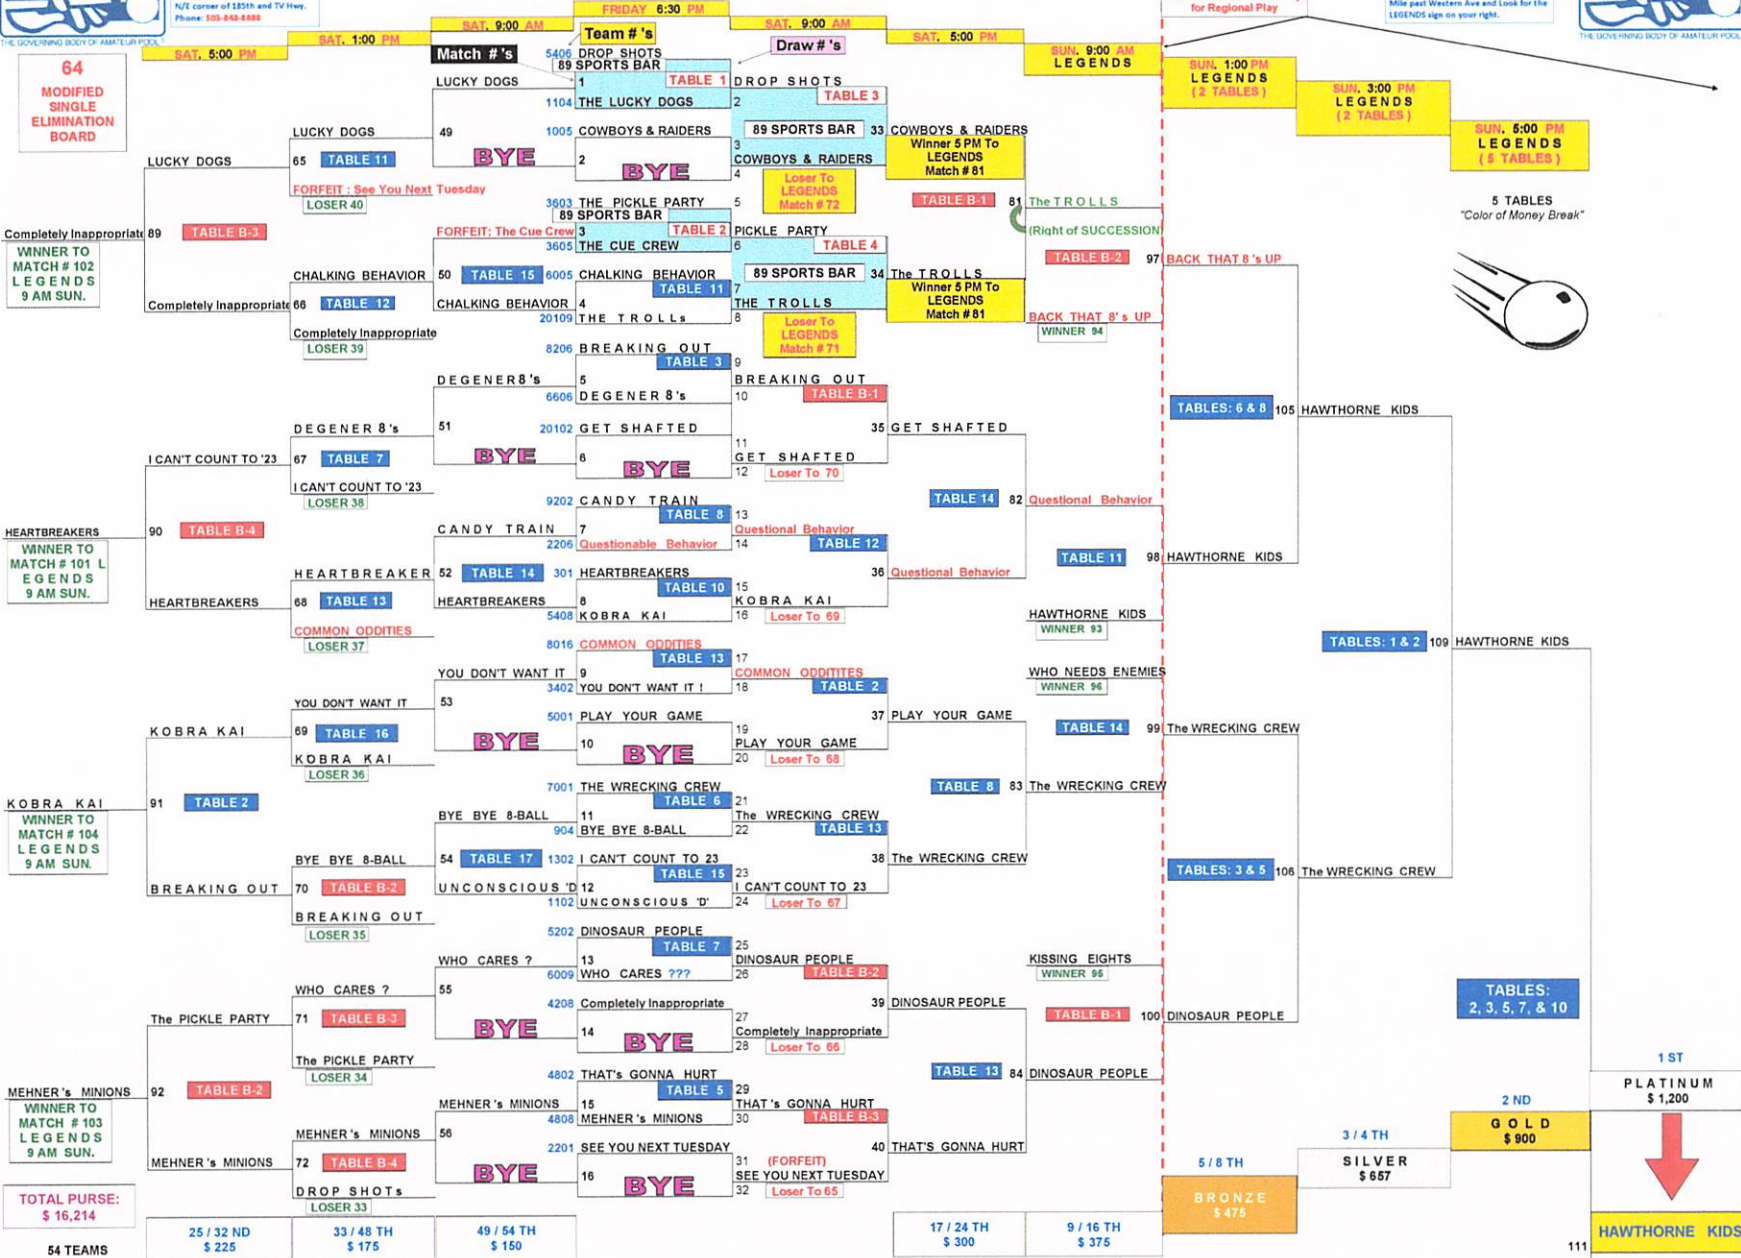

OPAL - APA 8-BALL
2020 SPRING SESSION (Covid-Interuptus) TRI - CUP
JUNE 18 - 20TH, 2021- LEGENDS' Beaverton, & 89 SPORTS BAR Aloha

LEGENDS

64 MODIFIED SINGLE ELIMINATION BOARD

TOTAL PURSE:
$ 16,214

54 TEAMS

25 / 32 ND	33 / 48 TH	49 / 54 TH
$ 225	$ 175	$ 150

17 / 24 TH	9 / 16 TH
$ 300	$ 375

5 / 8 TH	3 / 4 TH
BRONZE $ 475	SILVER $ 657

2 ND
GOLD $ 900

1 ST
PLATINUM $ 1,200

HAWTHORNE KIDS