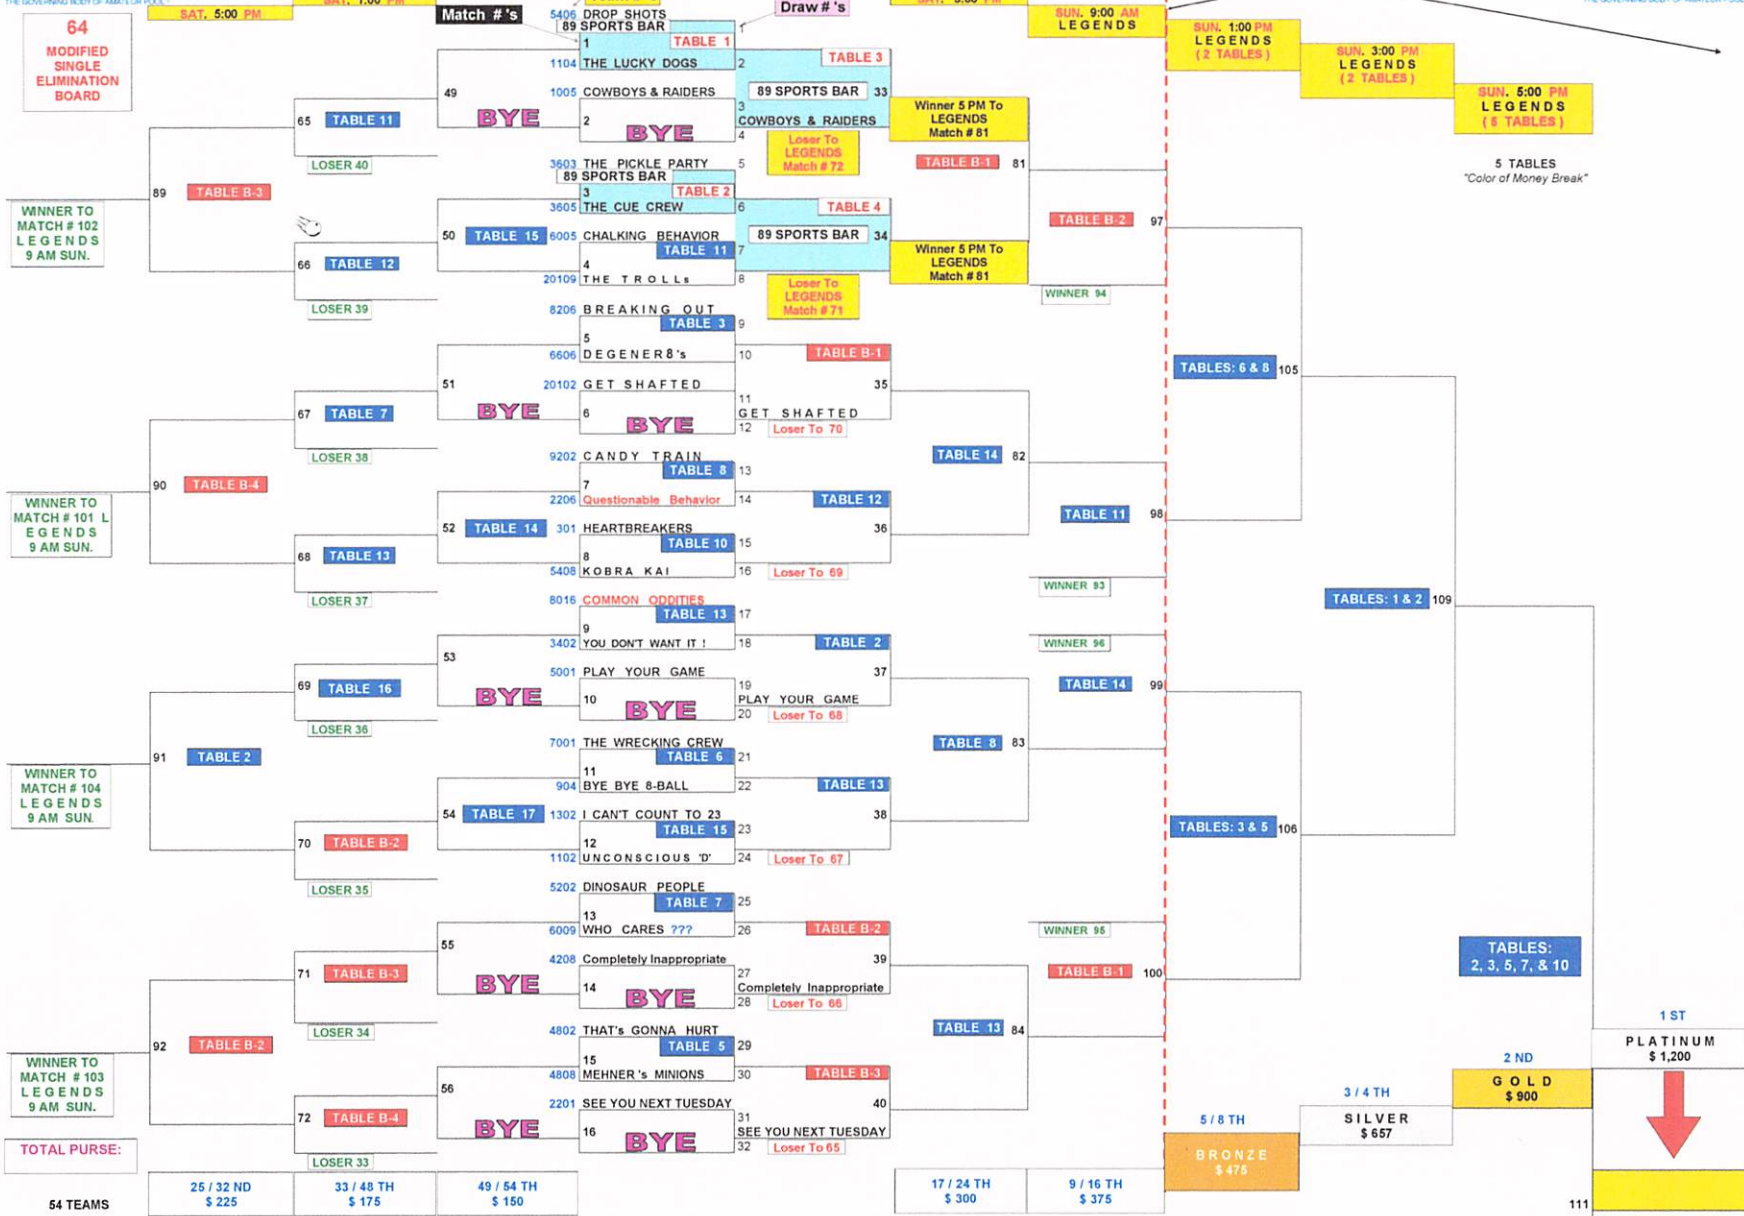

OPAL - APA 8-BALL

2020 SPRING SESSION (Covid-Interruptus) TRI - CUP

JUNE 18 - 20TH, 2021- LEGENDS'S BEAVERTON, & 89 SPORTS BAR ALOHA

LEGENDS