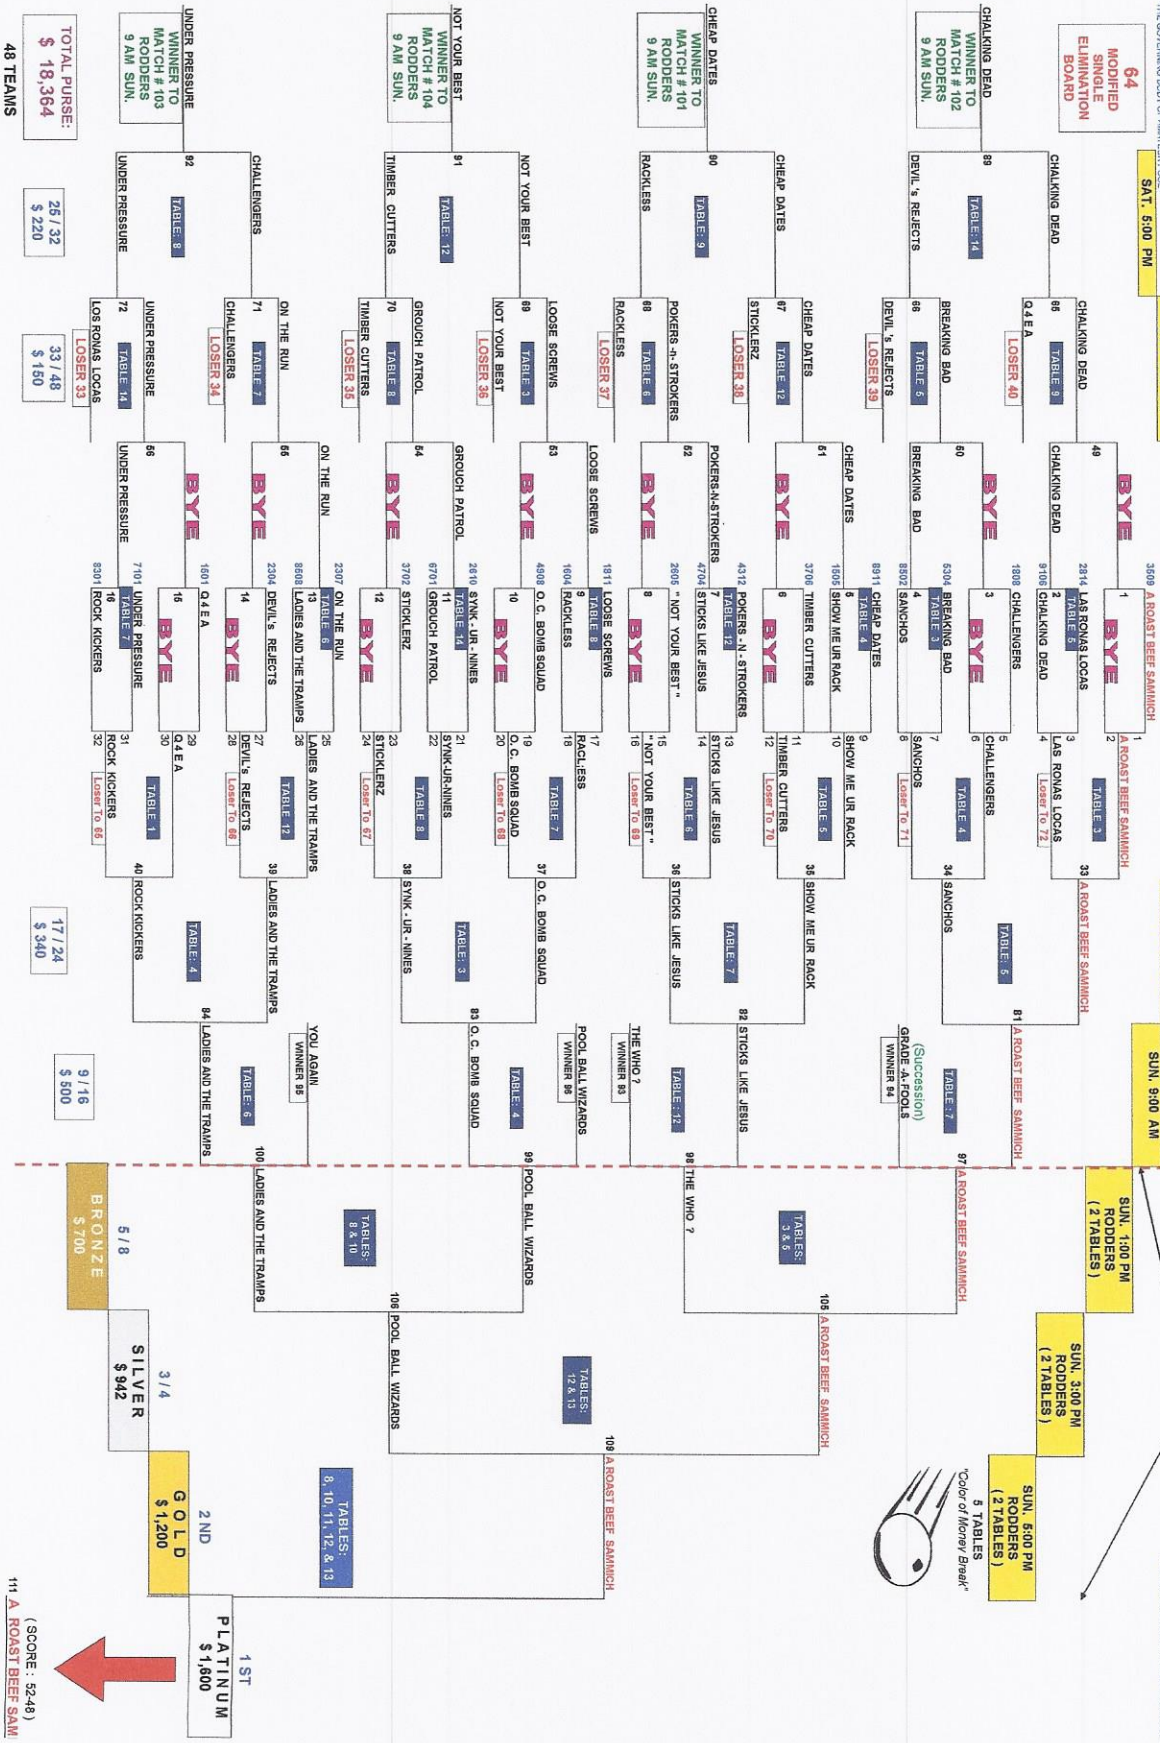

OPAL - APA 9-BALL
2014 FALL SESSION TRI - CUP
 January 16 -18, 2015 -- RODDERS & KC'S MIDWAY

RODDER'S

Teams highlighted in red are already qualified for regional play

From the Dashed Line Forward All Teams Qualify for Regional Play

THE GOVERNING BODY OF AMATEUR POOL

OPAL - APA 9-BALL

2014 FALL SESSION TRI - CUP

January 16 - 18, 2015 - RODDERS & KC'S MIDWAY

Teams highlighted in Red are already qualified for regional play

KC'S MIDWAY

From the Dashed Line Forward All Teams Qualify for Regional Play.

64 MODIFIED SINGLE ELIMINATION BOARD

SAT. 6:00 PM

SAT. 1:00 PM

SAT. 9:00 AM

FRIDAY 7:00 PM

SAT. 9:00 AM

SAT. 5:00 PM

SUN. 9:00 AM RODDERS

SUN. 1:00 PM RODDERS (2 TABLES)

SUN. 3:00 PM RODDERS (2 TABLES)

SUN. 5:00 PM RODDERS (5 TABLES)

THE WHO? 2
WINNER TO MATCH # 88
FOOLISH 9 AM SUN.

TABLE 1
SHAWWOW 1

TABLE 4
WILD WRANGLERS

BYE

TABLE 2
WILD WRANGLERS